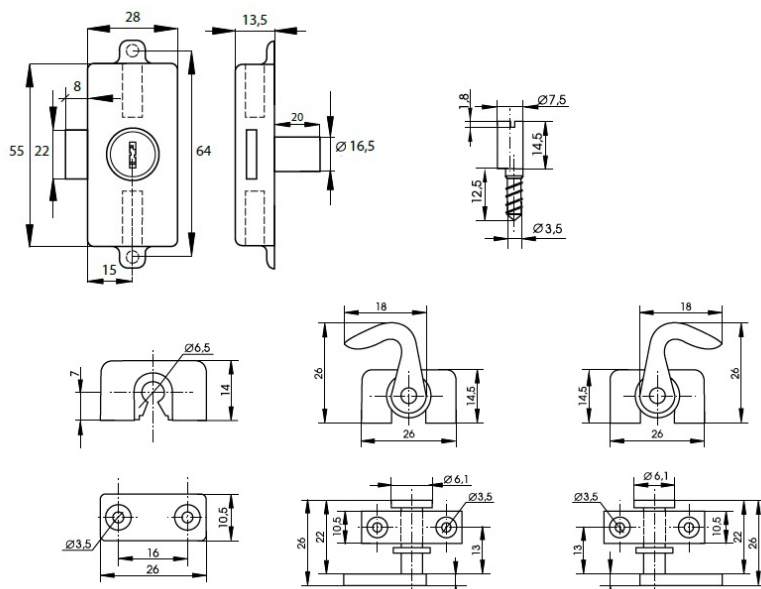

PRODUCT SHEET

Description:

Rotary Bar Lock H-922, $\varnothing 16,5 \times 20$ mm, RH, NPL, CK SISO, With Accessories But No Bar

Item number:

14.05.284-0

Units	Box	Carton	HS Code	Barcode
Pcs.	10	100	8301300000	
				5704866043182